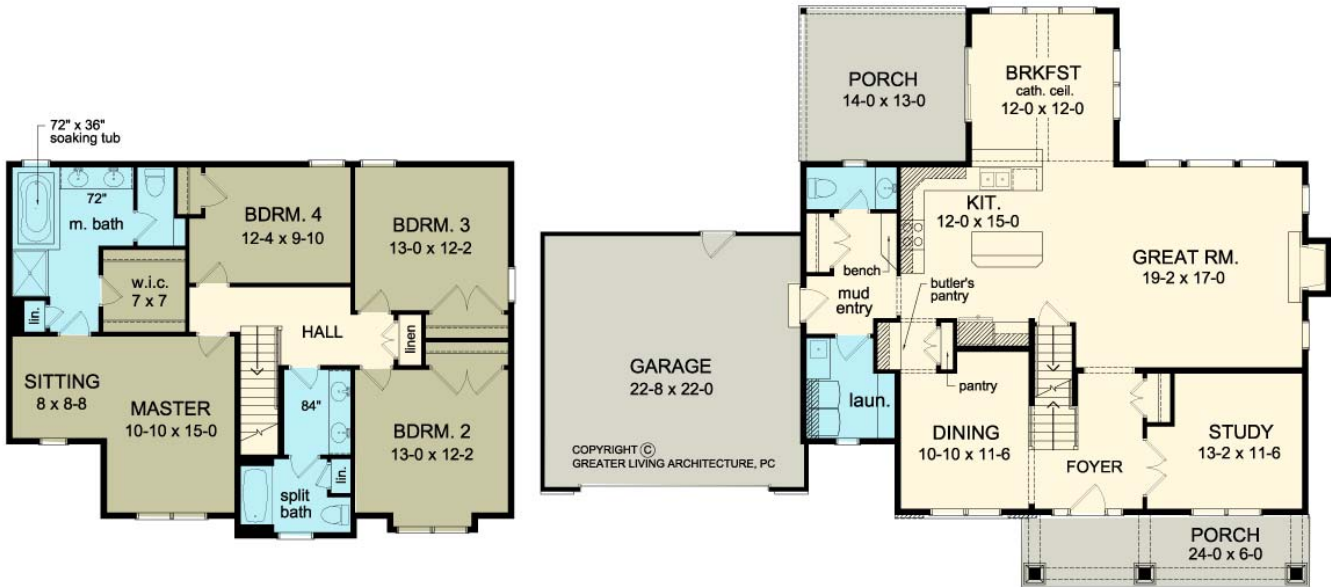

THE LATHAM

www.greaterliving.com

© Copyright 2011

*** Images shown may differ from final construction documents. ***

FIRST FLOOR	1411 sq.ft.	9'-0" First Floor Ceiling Height	WIDTH	65' 0"
SECOND FLOOR	1279 sq.ft.		DEPTH	49' 0"
TOTAL	2690 sq.ft.		PROJECT	15190C